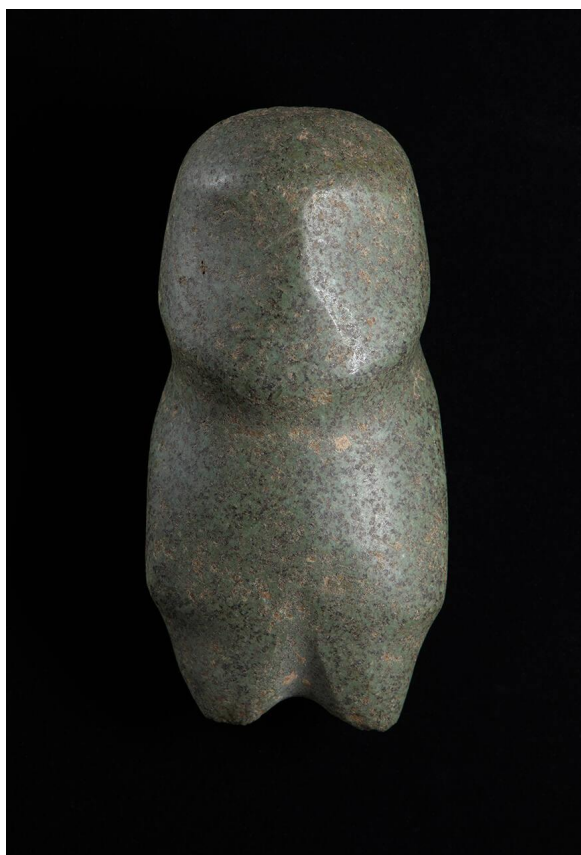

Basic Detail Report

Celt Effigy

Date

circa 500–200 BCE

Primary Maker

Unknown

Medium

Diorite and related stone

Dimensions

height, width, and depth: 4 1/2 x 2 1/4 x 1 5/8 in. (11.4 x 5.7 x 4.1 cm)

Classifications

Sculpture

Credit Line

Gift of Mr. and Mrs. Fred Olsen

Object number

GL.65.8.10