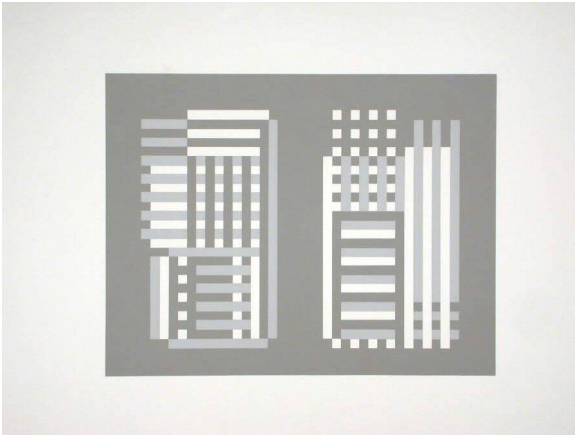

Basic Detail Report

Formulation: Articulation, Folio II /Folder 12

Date

1972

Primary Maker

Josef Albers

Medium

Silkscreen on paper

Dimensions

(paper) 15 x 20 in. (38.1 x 50.8 cm)

Classifications

Prints

Credit Line

Gift of the Josef Albers Foundation

Object number

G.75.7.1/45