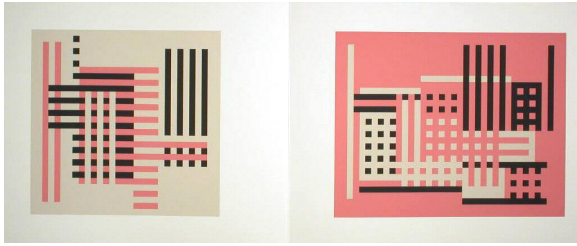

Basic Detail Report

Formulation: Articulation, Folio I /Folder 24

Date

1972

Primary Maker

Josef Albers

Medium

Silkscreen on paper

Dimensions

(paper) 15 x 20 in. (38.1 x 50.8 cm)

Classifications

Prints

Credit Line

Gift of the Josef Albers Foundation

Object number

G.75.7.1/24