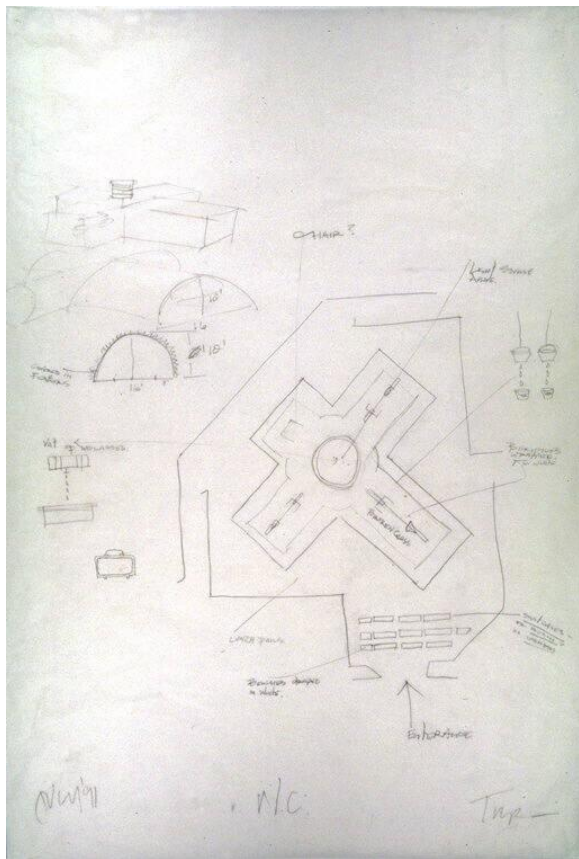

Basic Detail Report

Installation drawing for "But the Ball is Lost and The Mallet Slipped"

Date

1991

Primary Maker

Michael Timpson

Medium

Pencil on paper

Dimensions

30 1/8 x 21 in. (76.5 x 53.3 cm)

Classifications

Drawings

Credit Line

Gift of the artist

Object number

92.4.1

Provenance

Created United States, 1991; collection of the artist; given to NCMA, 1992.