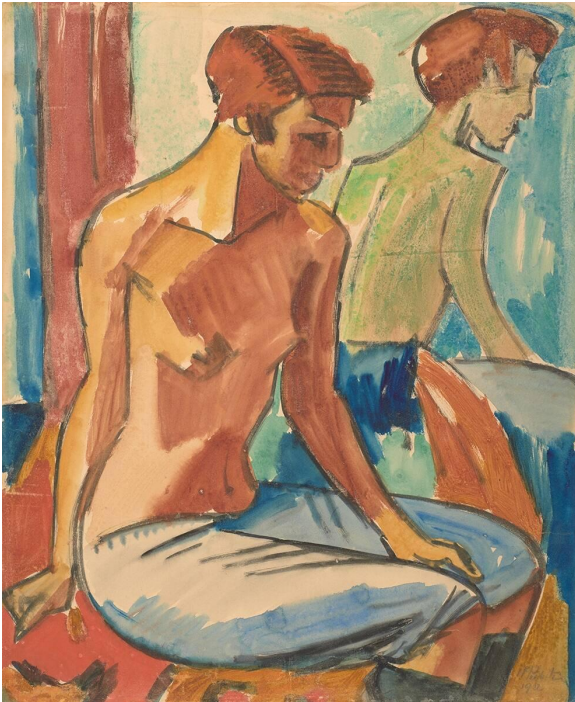

Basic Detail Report

Seated Model

Date

1922

Primary Maker

Max Pechstein

Medium

Watercolor on paper

Dimensions

22 3/8 x 18 5/8 in. (56.8 x 47.3 cm) Frame: 37 1/4 x 29 1/4 x 1 3/8 in. (94.6 x 74.3 x 3.5 cm)

Classifications

Paintings

Credit Line

Gift of Mrs. Rudolf Gumpert

Object number

G.78.18.1